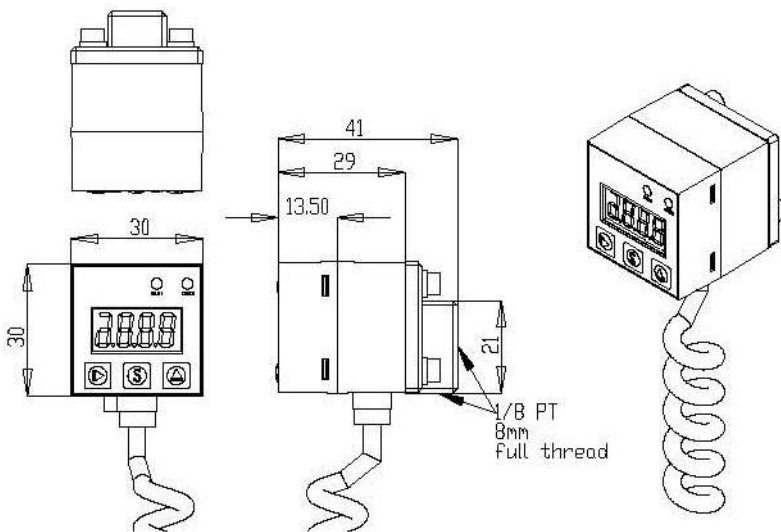

## Outline

The DG Digital Pressure Gauges/Switches with 1% full scale accuracy provides the maximum requirements for accuracy on industrial applications. 4 digits 7-color backlit LCD makes DG easy to read. The DG was built for the applications which the cost for digital solutions is highly concerned. The DG offers both analog outputs of 0.5 V~4.5 V, 1 V~10 V, 0~20 mA, or 4~20 mA and switch outputs of NPN/PNP for all industrial applications to choose from.

## Features

<b>NOMINAL DIAMETERS (inch)</b>	<b>ACCURACY</b>
1	1% of Span (F.S.)
<b>CASE</b>	<b>PRESSURE RANGES</b>
Plastic Housing	Vacuum, Compound to 205 bar
<b>DISPLAY</b>	<b>OUTPUT SIGNALS</b>
4-digit 7-color Backlit LCD	Analog or Switch
<b>POWER</b>	<b>ENGINEERING UNITS</b>
10-30 VDC	bar, psi, kg/cm <sup>2</sup> , kPa, MPa, inHg cmHg, Atm

## Dimensions